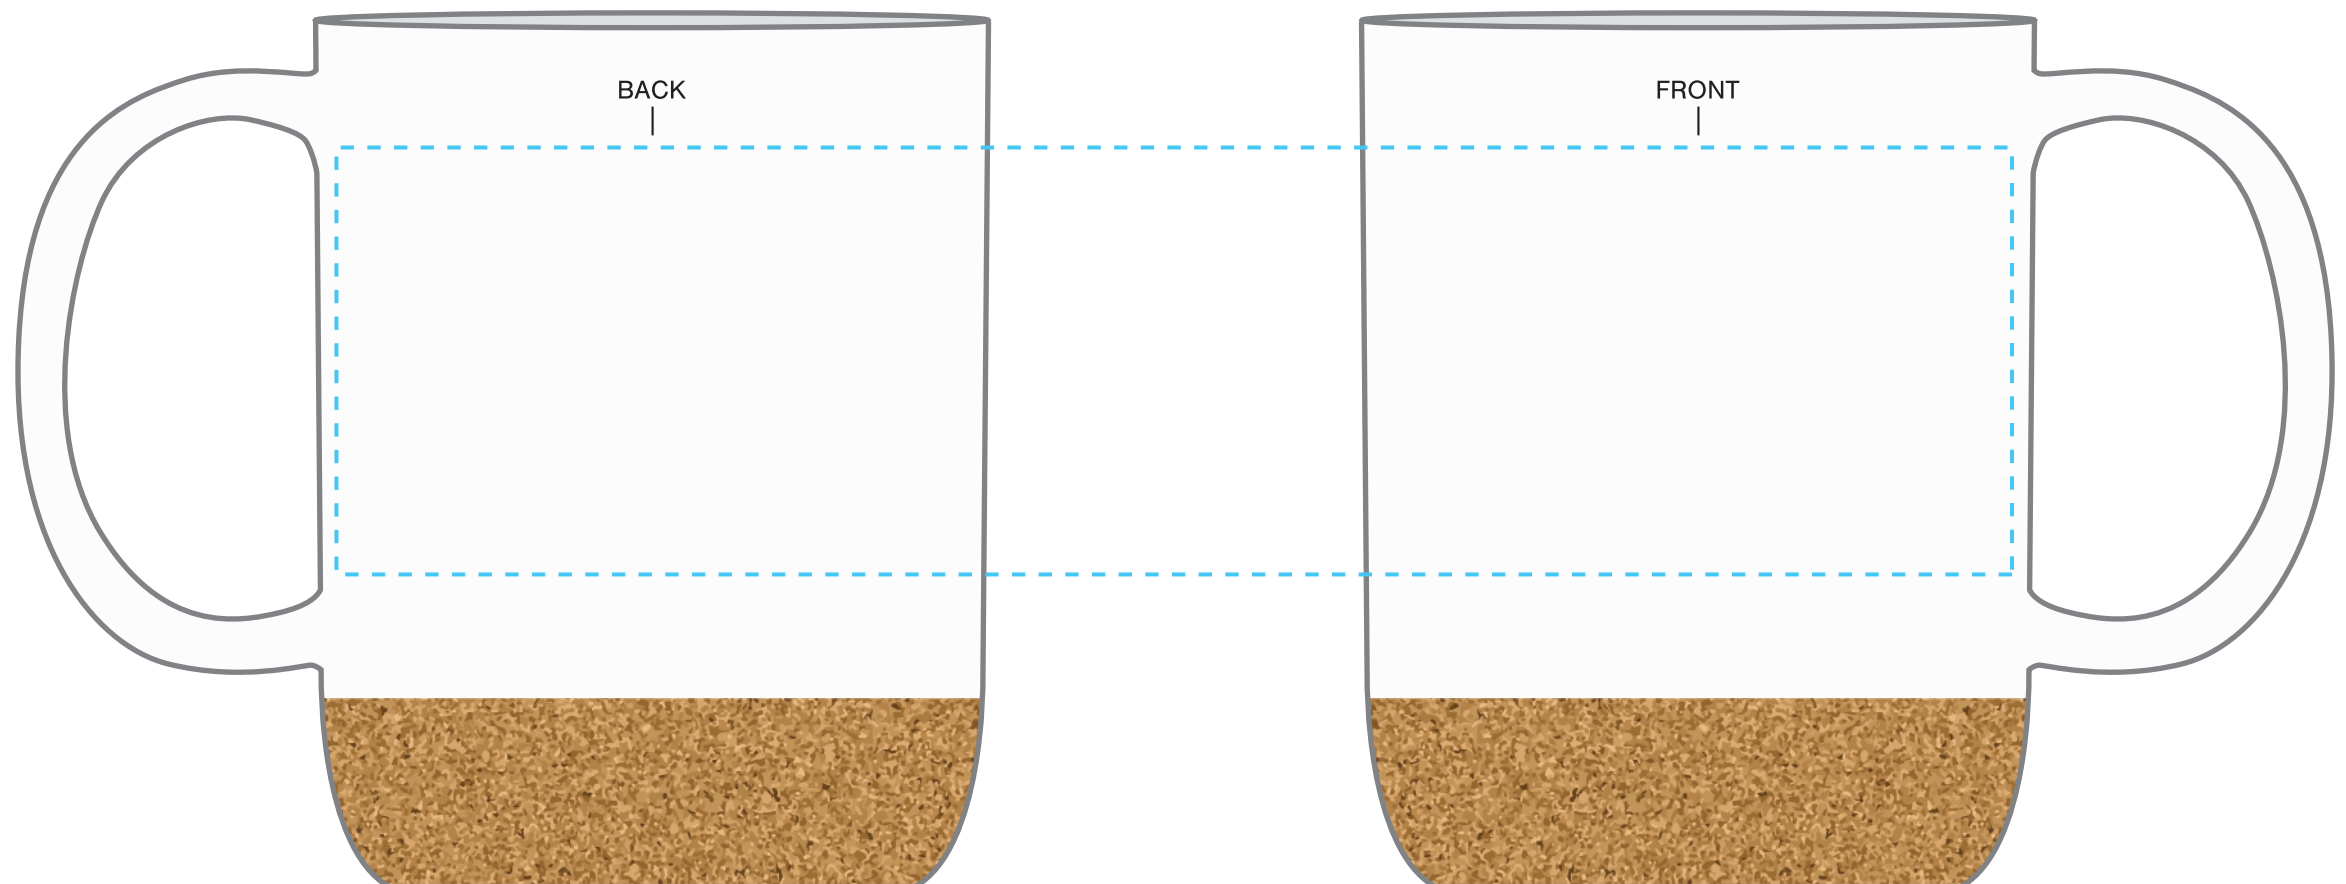

SCREENPRINT

IMPRINT AT 100%

INSTRUCTIONS:

1. OPEN TEMPLATE IN ADOBE ILLUSTRATOR OR YOUR PREFERRED GRAPHICS EDITOR.
2. PLACE ARTWORK IN DESIGNATED AREA.
3. SUBMIT YOUR FINAL DESIGN TO OUR VIRTUAL TEAM FOR MOCKUPS OR DIRECTLY TO OUR ORDER PROCESSING TEAM FOR PROOFS.

****CIRCLES/SQUARES WILL WARP ON TAPERED ITEM****

13 OZ BECK MUG

AVAILABLE IMPRINT AREA = 2.25" h x 3" w x 8.75" wrap

NOT A PROOF — FOR CONCEPT PURPOSES ONLY

DESIGNATE PMS# TO CORRESPONDING COLOR #. USE PMS COLORS AND OUTLINE ANY FONTS BEFORE SUBMITTING WITH YOUR ORDER.